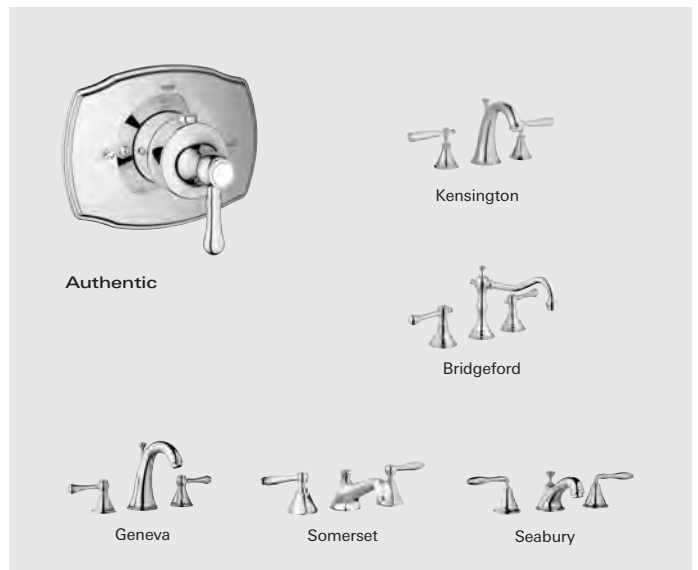

Suggested Coordinating GROHE Product Families

* Thermostatic modules feature GROHE TurboStat® technology