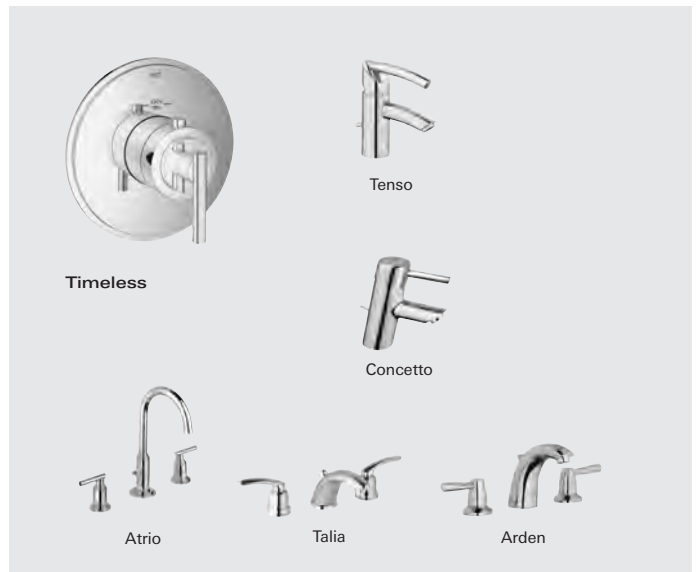

Suggested Coordinating GROHE Product Families

* Thermostatic modules feature GROHE TurboStat® technology