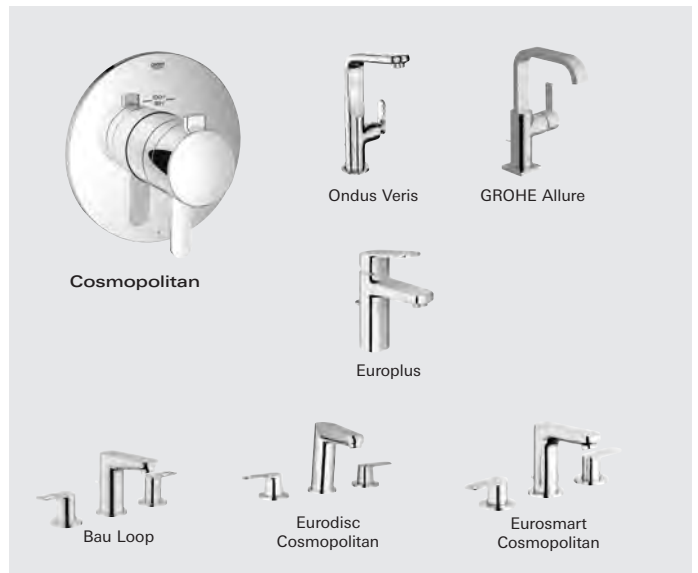

Suggested Coordinating GROHE Product Families

* Thermostatic modules feature GROHE TurboStat® technology