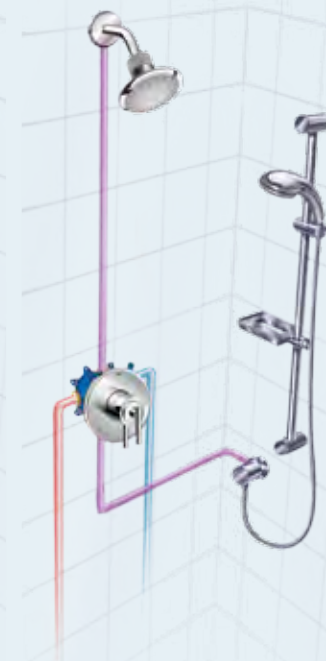

1 Shower only

- Single function valve (pressure balance or thermostatic with integrated volume control) on 1 axis

2 Shower/tub with diverter spout

- Single function valve (pressure balance or thermostatic with integrated volume control) on 1 axis
- Integrated bypass for use with diverter spout

Dual Function

Ideal for Master Baths

Available with a pressure balance
or a thermostatic* control module

*Thermostatic modules feature GROHE TurboStat® technology

3 Shower/tub with non-diverter spout

- Dual function valve, pressure balance or thermostatic, both with integrated volume control and 2-way diverter function on 1 axis

4 2 shower outlets

- Dual function valve, pressure balance or thermostatic, both with integrated volume control and 2-way diverter function on 1 axis

Custom Shower

Ideal for Master Baths

Thermostatic* control module only

*Features GROHE TurboStat® technology

5 High-flow custom shower; separate volume controls are required

- High-flow thermostatic valve delivers a flow rate of 14 GPM at 45 psi (53 l/min)

CAPTURING YOUR STYLE