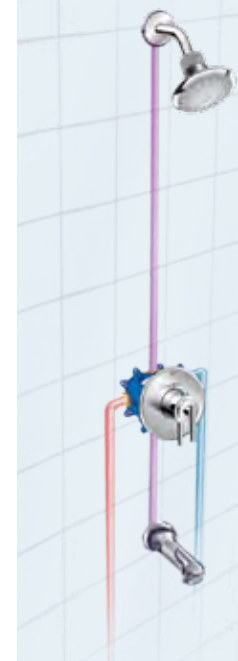

1 Shower only

- Single function valve (pressure balance or thermostatic with integrated volume control) on 1 axis

2 Shower/tub with diverter spout

- Single function valve (pressure balance or thermostatic with integrated volume control) on 1 axis
- Integrated bypass for use with diverter spout

Dual Function

Ideal for Master Baths

Available with a pressure balance
or a thermostatic* control module

*Thermostatic modules feature GROHE TurboStat® technology

3 Shower/tub with non-diverter spout

- Dual function valve, pressure balance or thermostatic, both with integrated volume control and 2-way diverter function on 1 axis

4 2 shower outlets

- Dual function valve, pressure balance or thermostatic, both with integrated volume control and 2-way diverter function on 1 axis

Custom Shower

Ideal for Master Baths

Thermostatic* control module only

*Features GROHE TurboStat® technology

5 High-flow custom shower; separate volume controls are required

- High-flow thermostatic valve delivers a flow rate of 14 GPM at 45 psi (53 l/min)

CAPTURING YOUR STYLE