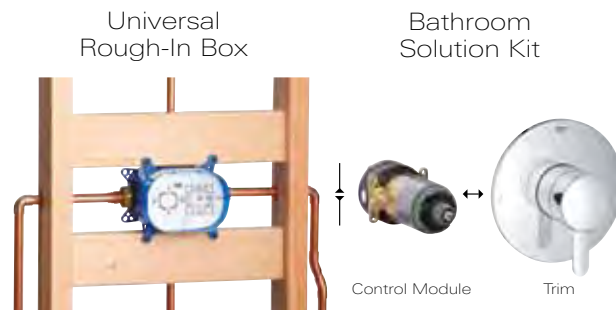

Dual Function

Ideal for Master Baths

Available with a pressure balance
or a thermostatic* control module

*Thermostatic modules feature GROHE TurboStat® technology

3 Shower/tub with non-diverter spout

- Dual function valve, pressure balance or thermostatic, both with integrated volume control and 2-way diverter function on 1 axis

Timeless

Arden
Atrio
Concetto
Essence
Talia
Tenso

Authentic

Bridgeford
Geneva
Kensington
Seabury
Somerset

A COMPLEX DECISION MADE EASY

- Multiple functions/multiple trims – 15 Bathroom Solution Kits fit one universal rough-in box
- Provides the foundation for any shower or tub/shower installation
- Control module and trim are combined into a single kit to help eliminate installation mistakes

LEAP FORWARD

GrohFlex™

Advanced Universal Rough-In Valve System

LEAP FORWARD

GrohFlex™

Advanced Universal Rough-In Valve System

GROHE America, Inc.
Tel. 1.800.44.GROHE
info@grohe.com
www.groheamerica.com

GROHE Canada, Inc.
Tel. 1.888.64.GROHE
info@grohe.ca
www.grohe.ca