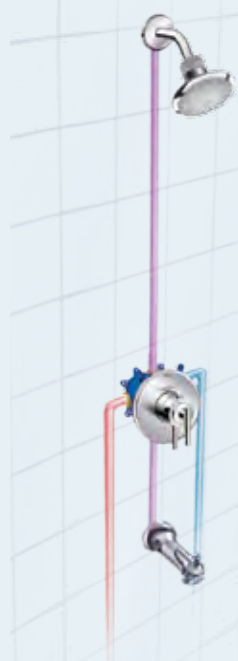

GrohFlex™
the smart bathroom solution
that saves both
time and money

Adapt and thrive

Single Function

Ideal for Standard Baths

Available with a pressure balance
or a thermostatic* control module

*Thermostatic modules feature GROHE TurboStat® technology

1 Shower only

- Single function valve (pressure balance or thermostatic with integrated volume control) on 1 axis

2 Shower/tub with diverter spout

- Single function valve (pressure balance or thermostatic with integrated volume control) on 1 axis
- Integrated bypass for use with diverter spout

Dual Function

Ideal for Master Baths

Available with a pressure balance
or a thermostatic* control module

*Thermostatic modules feature GROHE TurboStat® technology

3 Shower/tub with non-diverter spout

- Dual function valve, pressure balance or thermostatic, both with integrated volume control and 2-way diverter function on 1 axis

4 2 shower outlets

- Dual function valve, pressure balance or thermostatic, both with integrated volume control and 2-way diverter function on 1 axis

Custom Shower

Ideal for Master Baths

Thermostatic* control module only