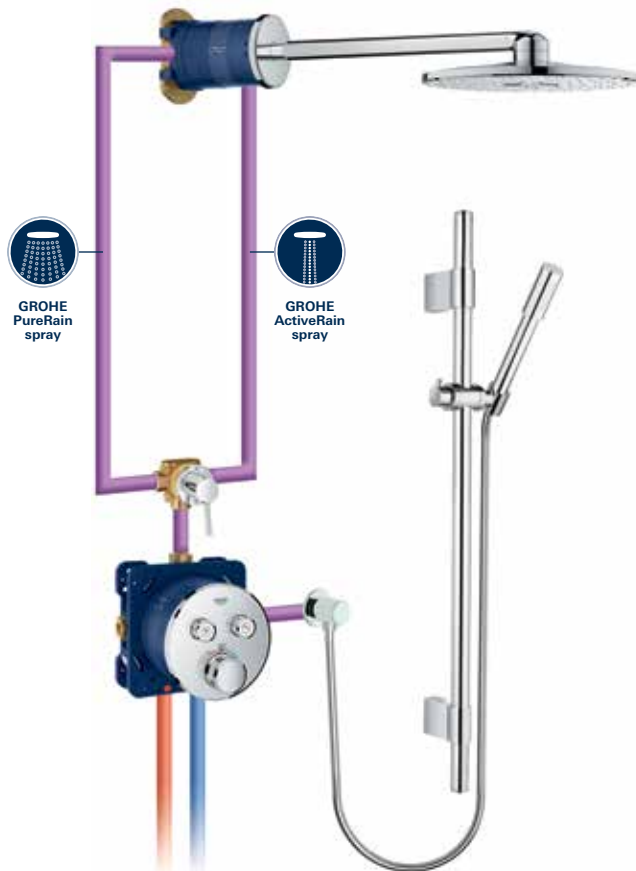

# GROHE RAINSHOWER™ 310 SMARTACTIVE

12" SHOWER HEAD

## SYSTEM 2

RAINSHOWER™ 310 SMARTACTIVE SHOWER HEAD & CONCETTO™ PRESSURE BALANCE VALVE TRIM

**26 502 000**  
Rainshower™ 310  
SmartActive shower head  
with 2-way non-shared  
diverter (29 900)

**29 108 001**  
Concetto™ 2-way diverter trim

**29 100 001**  
Concetto™ pressure balance  
valve trim

**35 015 001**  
GrohSafe® universal pressure  
balance rough-in valve

## SYSTEM 3

**RAINSHOWER™ 310 SMARTACTIVE SHOWER HEAD,  
GROHTHERM® SMARTCONTROL DUAL FUNCTION  
THERMOSTATIC TRIM & SHOWER SET**

**26 502 000**  
Rainshower™ 310  
SmartActive shower head  
**with 2-way non-shared  
diverter (29 900)**