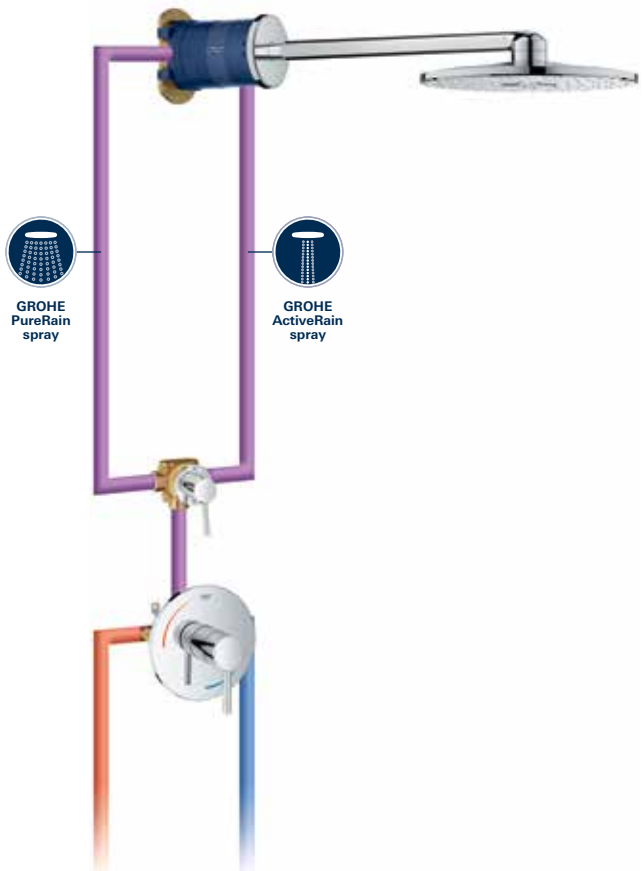

SYSTEM 2

RAINSHOWER™ 310 SMARTACTIVE SHOWER HEAD & CONCETTO™ PRESSURE BALANCE VALVE TRIM

26 502 000
Rainshower™ 310
SmartActive shower head
with 2-way non-shared
diverter (29 900)

29 108 001
Concetto™ 2-way diverter trim

29 100 001
Concetto™ pressure balance
valve trim

35 015 001
GrohSafe® universal pressure
balance rough-in valve