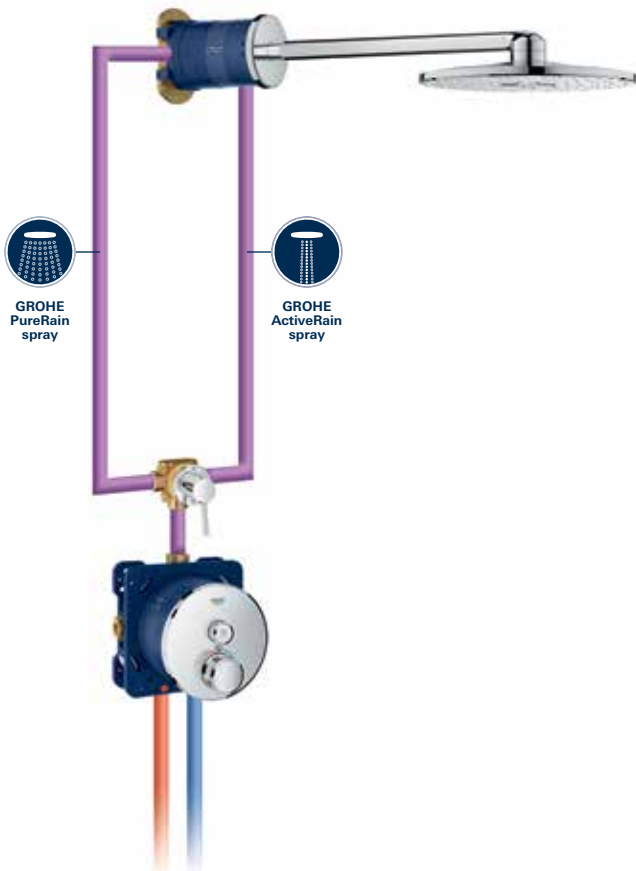

# REFRESH & REVITALIZE

GROHE RAINSHOWER™  
310 SMARTACTIVE  
12" SHOWER HEAD

new

#### GROHE ACTIVERAIN SPRAY

Powerful enough for rinsing out shampoo or for an invigorating massage experience

SHOWER

# GROHE RAINSHOWER™ 310 SMARTACTIVE

12" SHOWER HEAD

## SYSTEM 1

RAINSHOWER™ 310 SMARTACTIVE SHOWER HEAD & GROHTHERM® SMARTCONTROL SINGLE FUNCTION THERMOSTATIC TRIM

**26 502 000**  
Rainshower™ 310  
SmartActive shower head  
with 2-way non-shared  
diverter (29 900)