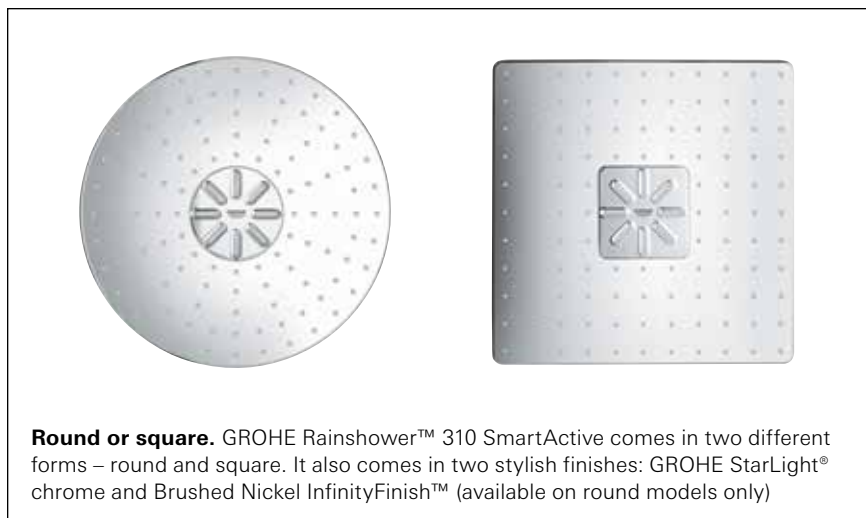

# GROHE RAINSHOWER™ 310 SMARTACTIVE SHOWER HEAD

Pure Freude  
an Wasser

The shower head comes with two separate spray options – the soft GROHE PureRain spray or the new GROHE ActiveRain pattern, powerful enough for rinsing out shampoo or for an invigorating massage experience. GROHE DreamSpray® technology ensures an even flow of water from every nozzle. It's easy to keep clean thanks to GROHE Speed Clean® technology that lets you sweep away limescale from the nozzles with only a soft cloth, and the dazzling, durable GROHE StarLight® chrome finish will look pristine for years to come. With a slim, square design perfect for that minimalist, streamlined look, this mixer set is bound to enhance your bathroom scheme.

### Product Features:

- 12" Face
- 2 Spray functions:  
PureRain and ActiveRain
- Max. flow rate: 1.75gpm

**26 502 000/ENO**  
Rainshower™ 310 SmartActive  
shower head

**26 504 000**  
Rainshower™ 310 SmartActive Cube  
shower head

**Round or square.** GROHE Rainshower™ 310 SmartActive comes in two different forms – round and square. It also comes in two stylish finishes: GROHE StarLight® chrome and Brushed Nickel InfinityFinish™ (available on round models only)