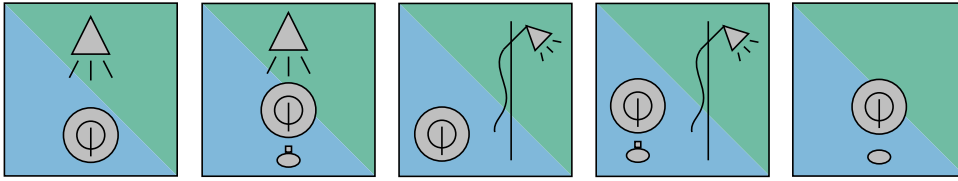

Full Functional Range of GrohFlex vs. iBox Shower Design

Single Function Pressure Balance, Single Axis

Choices
Choices

Single Function Thermostat, Single Axis

Dual Function Pressure Balance, Single Axis

Dual Function Thermostat, Single Axis

*Requires Grohe 03671 twin-ell and Grohe 3/4" diverter spout.

High Volume Thermostat (requires separate volume control)

For iBox, must upgrade to Axor (premium price point).