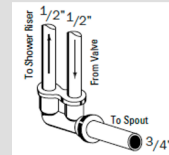

Full Functional Range of GrohFlex vs. iBox Shower Design

Single Function Pressure Balance, Single Axis

Choices
Choices

Single Function Thermostat, Single Axis

Dual Function Pressure Balance, Single Axis

Dual Function Thermostat, Single Axis

*Requires Grohe 03671 twin-ell and Grohe 3/4" diverter spout.

High Volume Thermostat (requires separate volume control)

For iBox, must upgrade to Axor (premium price point).