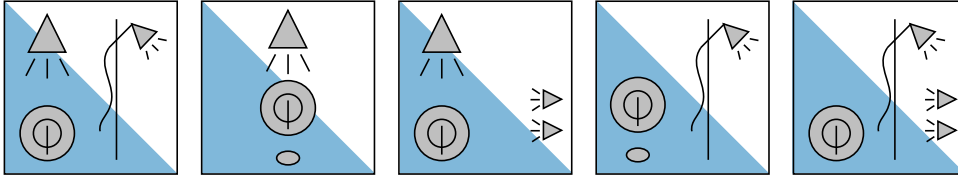

Full Functional Range of GrohFlex vs. iBox Shower Design

Single Function Pressure Balance, Single Axis

Choices
Choices

Single Function Thermostat, Single Axis

Dual Function Pressure Balance, Single Axis

Dual Function Thermostat, Single Axis

*Requires Grohe 03671 twin-ell and Grohe 3/4" diverter spout.

High Volume Thermostat (requires separate volume control)

For iBox, must upgrade to Axor (premium price point).