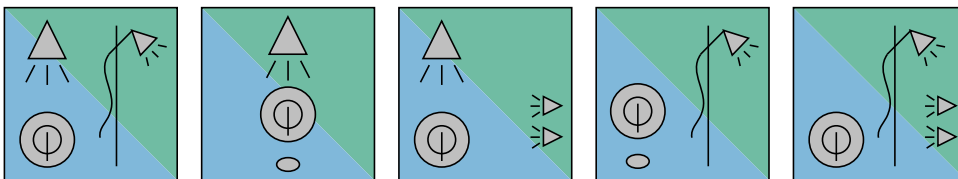

Full Functional Range of GrohFlex vs. iBox Shower Design

Single Function Pressure Balance, Single Axis

Choices
Choices

Single Function Thermostat, Single Axis

Dual Function Pressure Balance, Single Axis

Dual Function Thermostat, Single Axis

*Requires Grohe 03671 twin-ell and Grohe 3/4" diverter spout.

High Volume Thermostat (requires separate volume control)

For iBox, must upgrade to Axor (premium price point).