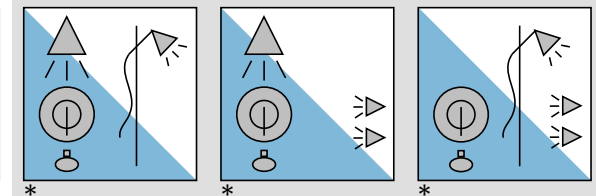

Full Functional Range of GrohFlex vs. iBox Shower Design

Single Function Pressure Balance, Single Axis

Choices
Choices

Single Function Thermostat, Single Axis

Dual Function Pressure Balance, Single Axis

Dual Function Thermostat, Single Axis

*Requires Grohe 03671 twin-ell and Grohe 3/4" diverter spout.

High Volume Thermostat (requires separate volume control)

For iBox, must upgrade to Axor (premium price point).