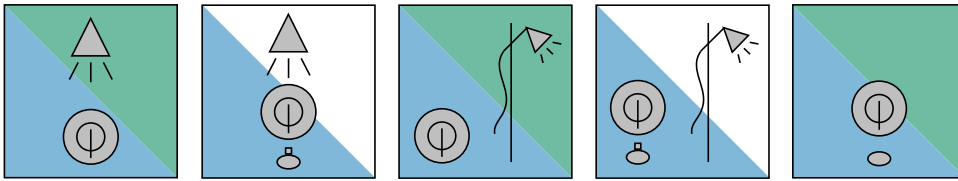

Full Functional Range of GrohFlex vs. iBox Shower Design

Single Function Pressure Balance, Single Axis

Choices
Choices

Single Function Thermostat, Single Axis

Dual Function Pressure Balance, Single Axis

Dual Function Thermostat, Single Axis

*Requires Grohe 03671 twin-ell and Grohe 3/4" diverter spout.

High Volume Thermostat (requires separate volume control)

For iBox, must upgrade to Axor (premium price point).