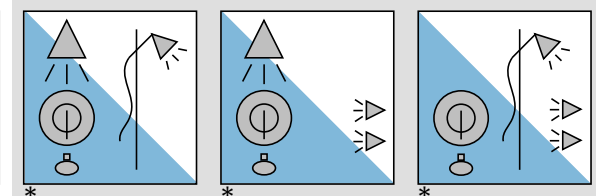

Full Functional Range of GrohFlex vs. iBox Shower Design

Single Function Pressure Balance, Single Axis

Choices
Choices

Single Function Thermostat, Single Axis

Dual Function Pressure Balance, Single Axis

Dual Function Thermostat, Single Axis

*Requires Grohe 03671 twin-ell and Grohe 3/4" diverter spout.

High Volume Thermostat (requires separate volume control)

For iBox, must upgrade to Axor (premium price point).