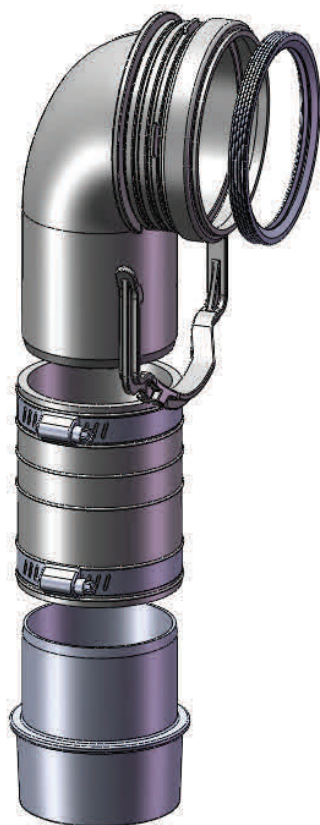

2" x 4" DuoFit™ Drain Kit For In-Wall Tank System

| Product No. | List Price | Description |
|-------------|------------|---|
| THU343 | \$50 | 2" X 4" wall studs with waste outlet kit High Density Polyethylene (HDPE) 90° Elbow with Rubber Coupling and PVC Adaptor Connects to Standard 3" PVC Vertical Drain Only |

Washlet® Connection Kit For DuoFit™ In-Wall Tank System

| Product No. | List Price | Description |
|-------------|------------|--|
| THU383 | \$49 | 1/2" FIT Angle Stop Valve 1/2" MIP x 15/16" NPT Reducer 15/16" NPT Cap |