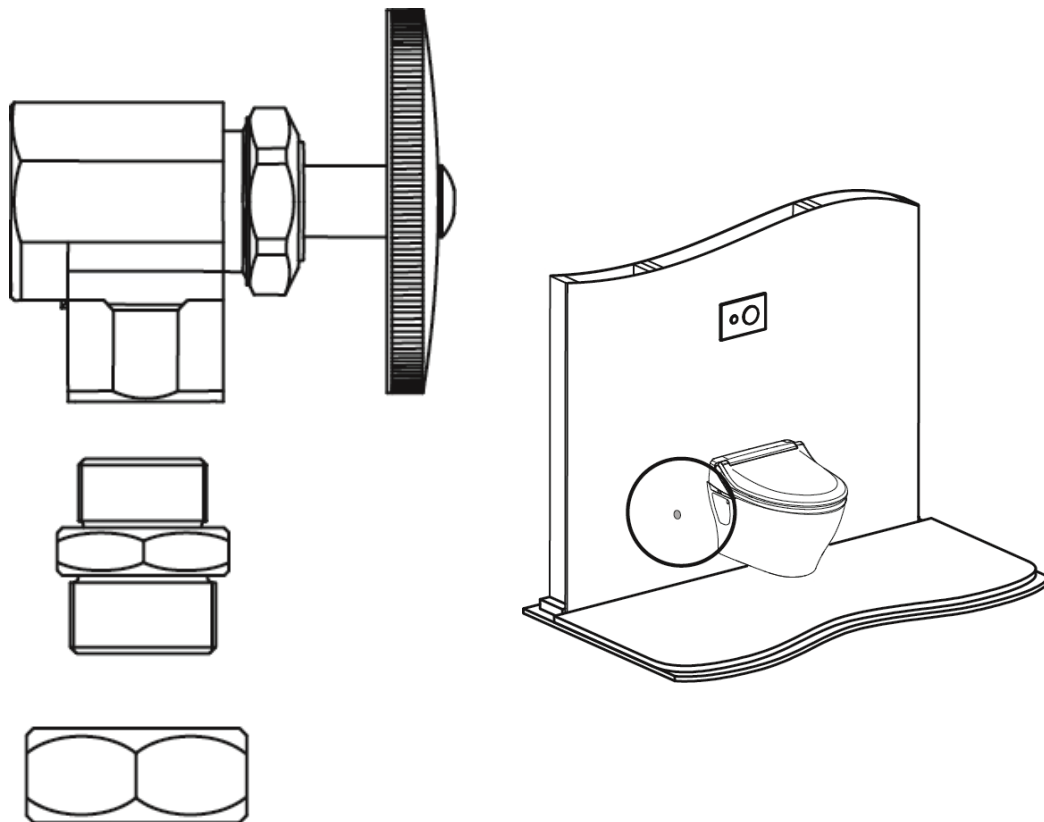

2" x 4" DuoFit™ Drain Kit For In-Wall Tank System

| Product No. | List Price | Description |
|-------------|------------|---|
| THU343 | \$50 | 2" X 4" wall studs with waste outlet kit High Density Polyethylene (HDPE) 90° Elbow with Rubber Coupling and PVC Adaptor Connects to Standard 3" PVC Vertical Drain Only |

Washlet® Connection Kit For DuoFit™ In-Wall Tank System

| Product No. | List Price | Description |
|-------------|------------|--|
| THU383 | \$49 | 1/2" FIT Angle Stop Valve 1/2" MIP x 15/16" NPT Reducer 15/16" NPT Cap |