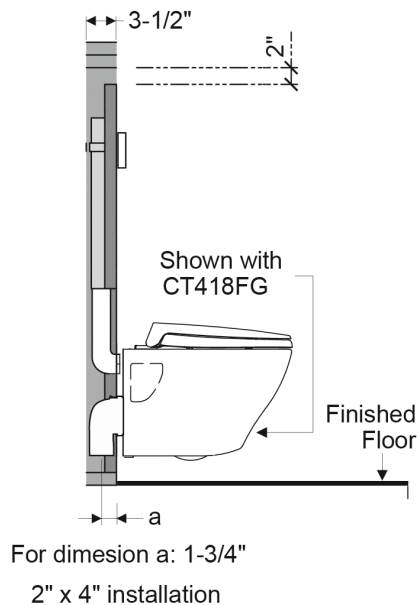

2" x 4" DuoFit™ Drain Kit For In-Wall Tank System

| Product No. | List Price | Description |
|-------------|------------|---|
| THU343 | \$50 | 2" X 4" wall studs with waste outlet kit High Density Polyethylene (HDPE) 90° Elbow with Rubber Coupling and PVC Adaptor Connects to Standard 3" PVC Vertical Drain Only |

Washlet® Connection Kit For DuoFit™ In-Wall Tank System

| Product No. | List Price | Description |
|-------------|------------|--|
| THU383 | \$49 | 1/2" FIT Angle Stop Valve 1/2" MIP x 15/16" NPT Reducer 15/16" NPT Cap |