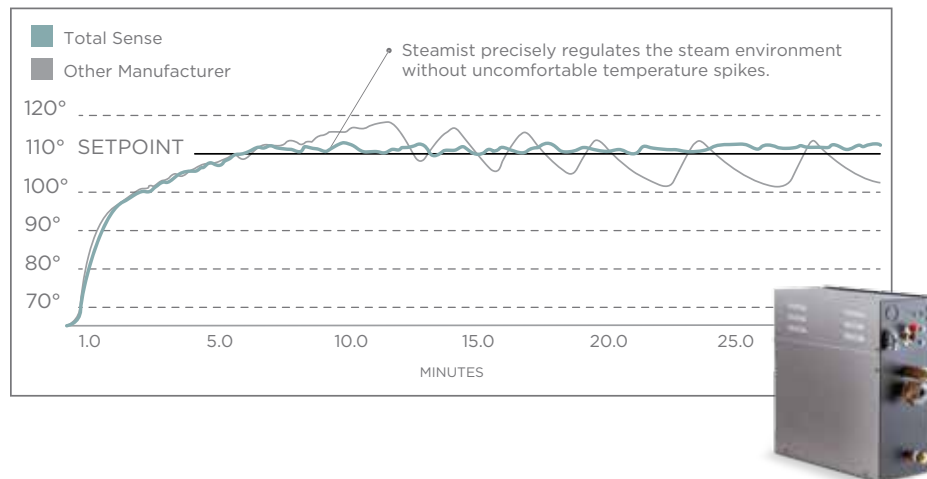

Total Sense™ and SM Plus Steam Generators

Steamist Total Sense and SM Plus Steam Generators are available for steam showers up to 675 cubic feet, and multiple generators can serve even larger spaces. All models are backed by a lifetime limited parts warranty, and allow you to enjoy Steamist Total Sense Spa Options.

Total Sense Generators include InstaMist® and SteadySteam™ Features

You may activate the InstaMist feature using any Steamist digital control, and get quick-response steam. In about a minute, the steam shower will begin heating up.

Quiet, continuous SteadySteam™ technology maintains the steam shower environment at your preset level, without uncomfortable temperature spikes.

Spa Options That Make Total Sense

On the pages that follow, we present four Total Sense Spa Options that are available to enhance your Steam Shower experience. All four options are compatible with either Total Sense or SM Plus Steam Generators.

You can order one or more Spa Option individually. You can also select one of our Deluxe Spa Option Packages, which include AromaSense, ChromaSense and AudioSense.