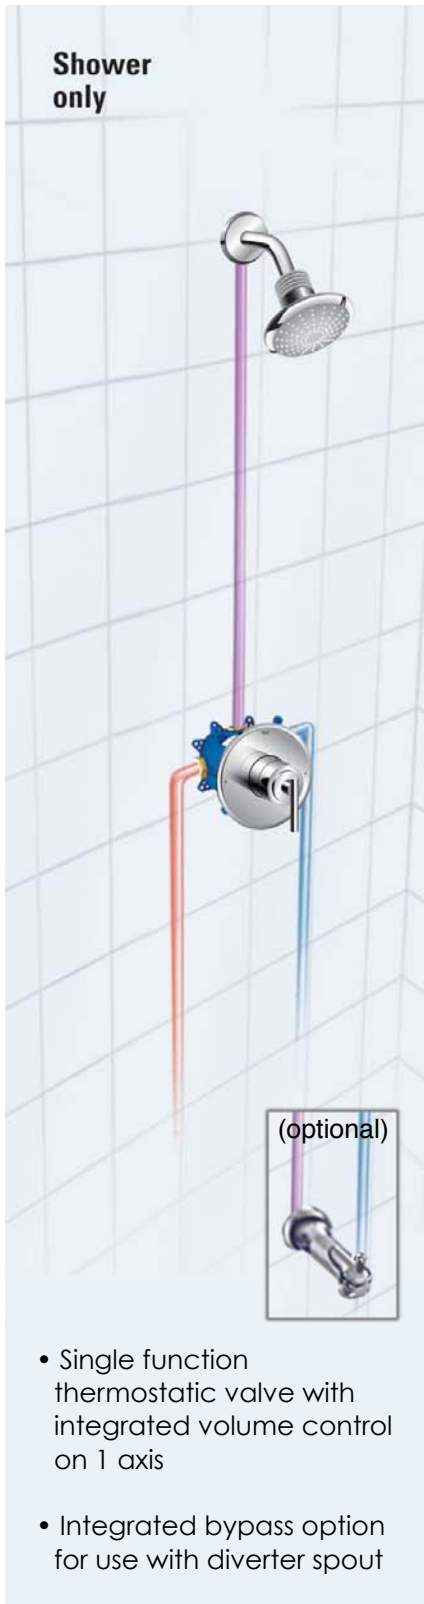

35026000 GrohFlex
19881000 GrohFlex Cosmo Kit

\$135
\$239

Total
\$374
List

GROHE/GROHE

GrohFlex/GrohTherm Single Function Thermostat Price Comparison

Shower
only

(optional)

- Single function thermostatic valve with integrated volume control on 1 axis
- Integrated bypass option for use with diverter spout