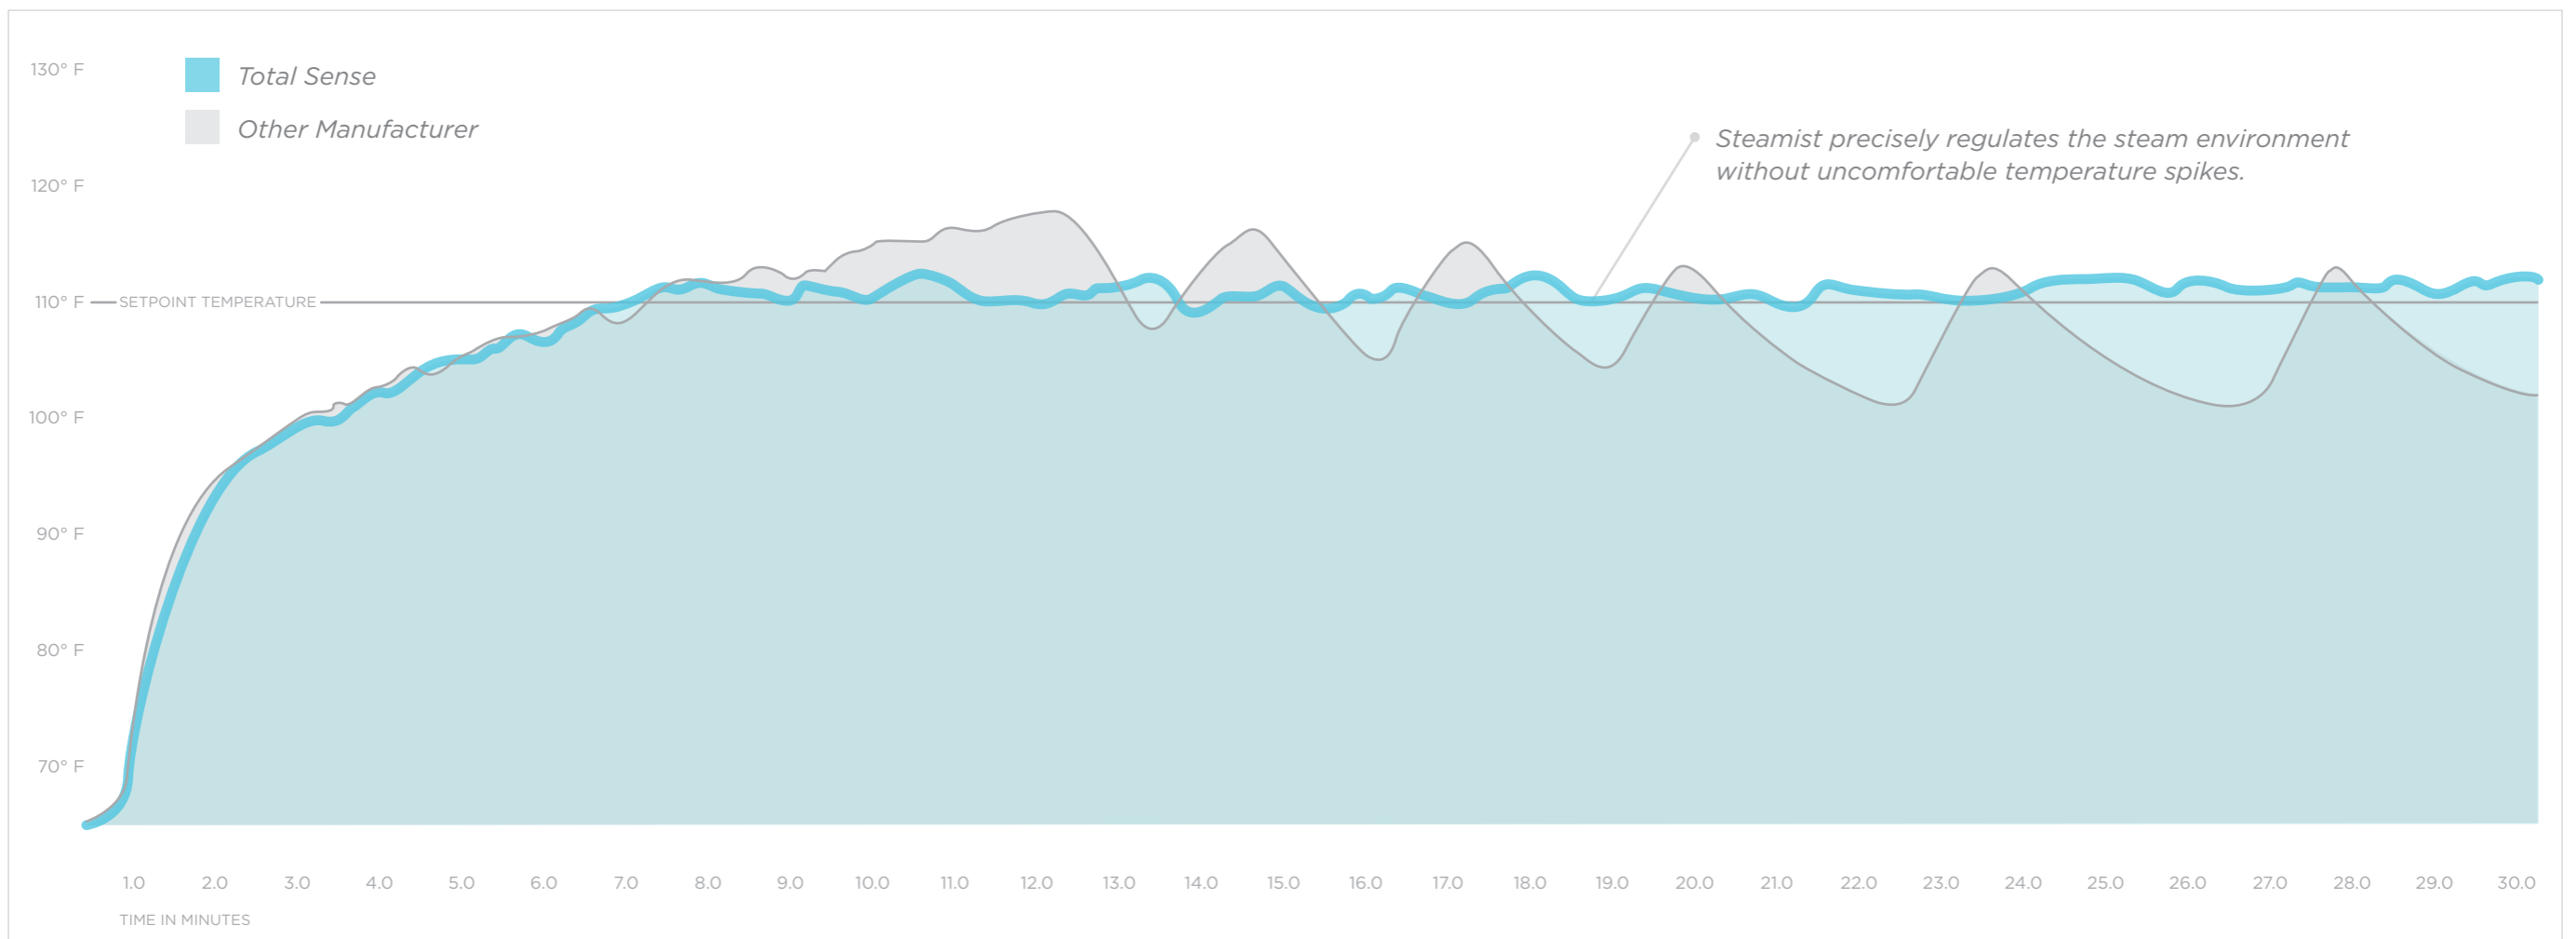

STEADYSTEAM™ — A SOLUTION THAT MAKES TOTAL SENSE.

Your body is very sensitive to temperature changes, so fluctuations of more than a few degrees from your setpoint will make your steam experience less enjoyable. With other manufacturers' systems, temperatures will rise and fall numerous times during a steam session, which means you won't stay comfortable. With Steamist, our **Total Sense™ Steam Generator and TSC-450 Digital Control combine to deliver the consistent comfort of SteadySteam™.** Once the Total Sense system reaches your setpoint, the temperature will cruise consistently within your comfort zone.